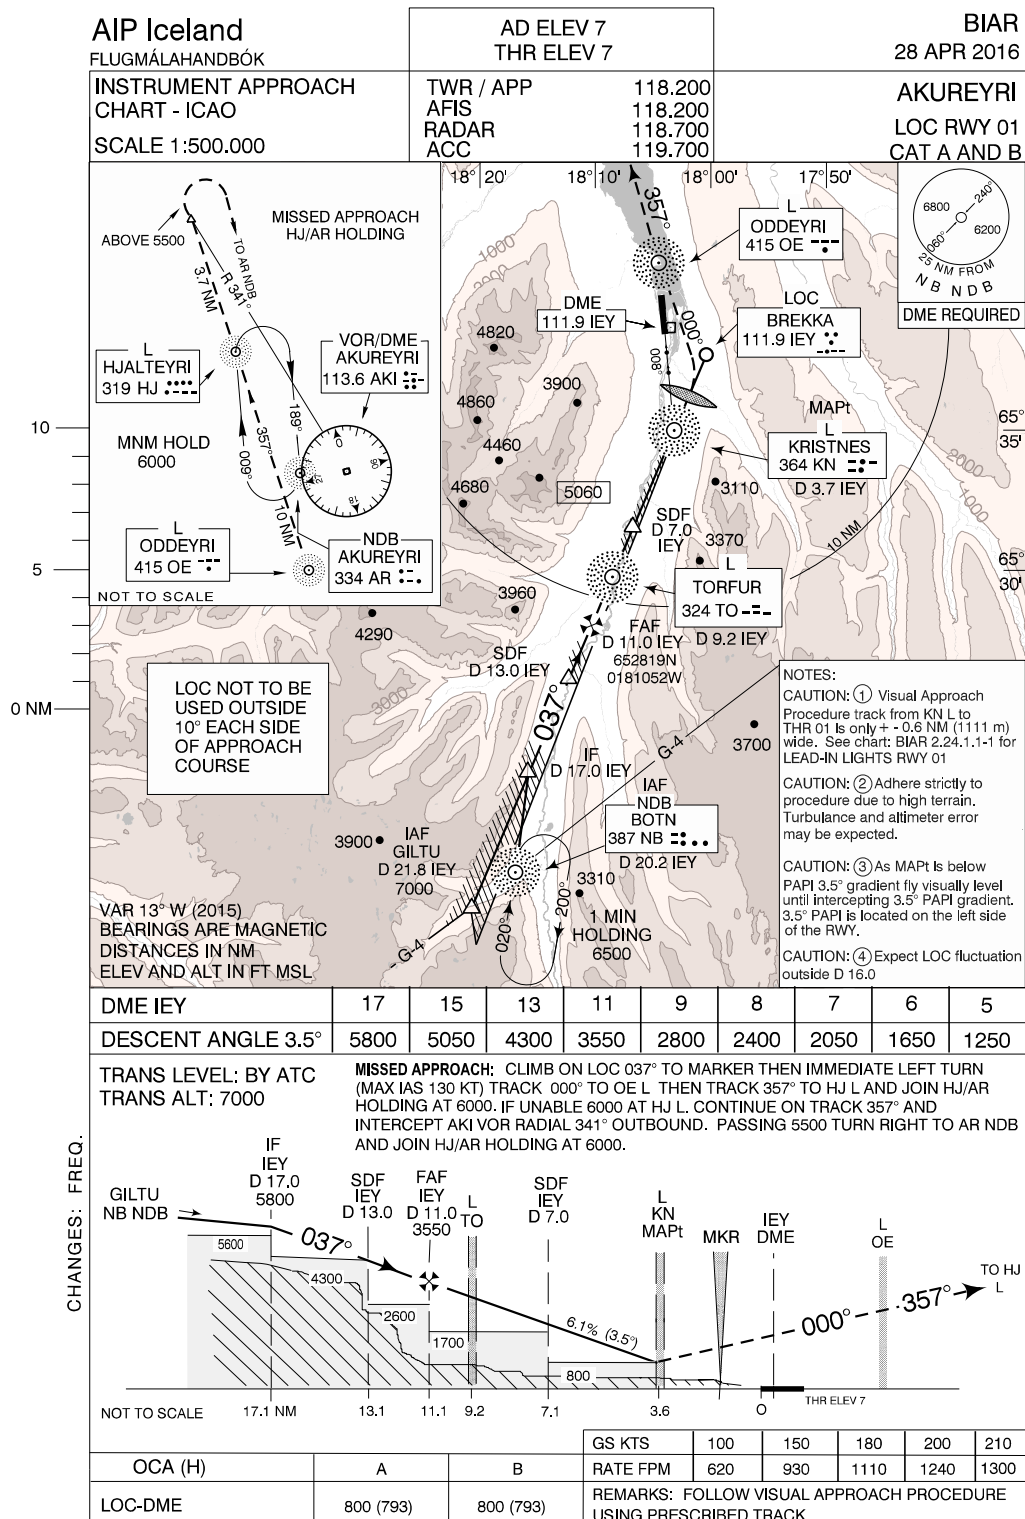

Akureyri LOC RWY 01 CAT A and B

THIS PAGE INTENTIONALLY LEFT BLANK