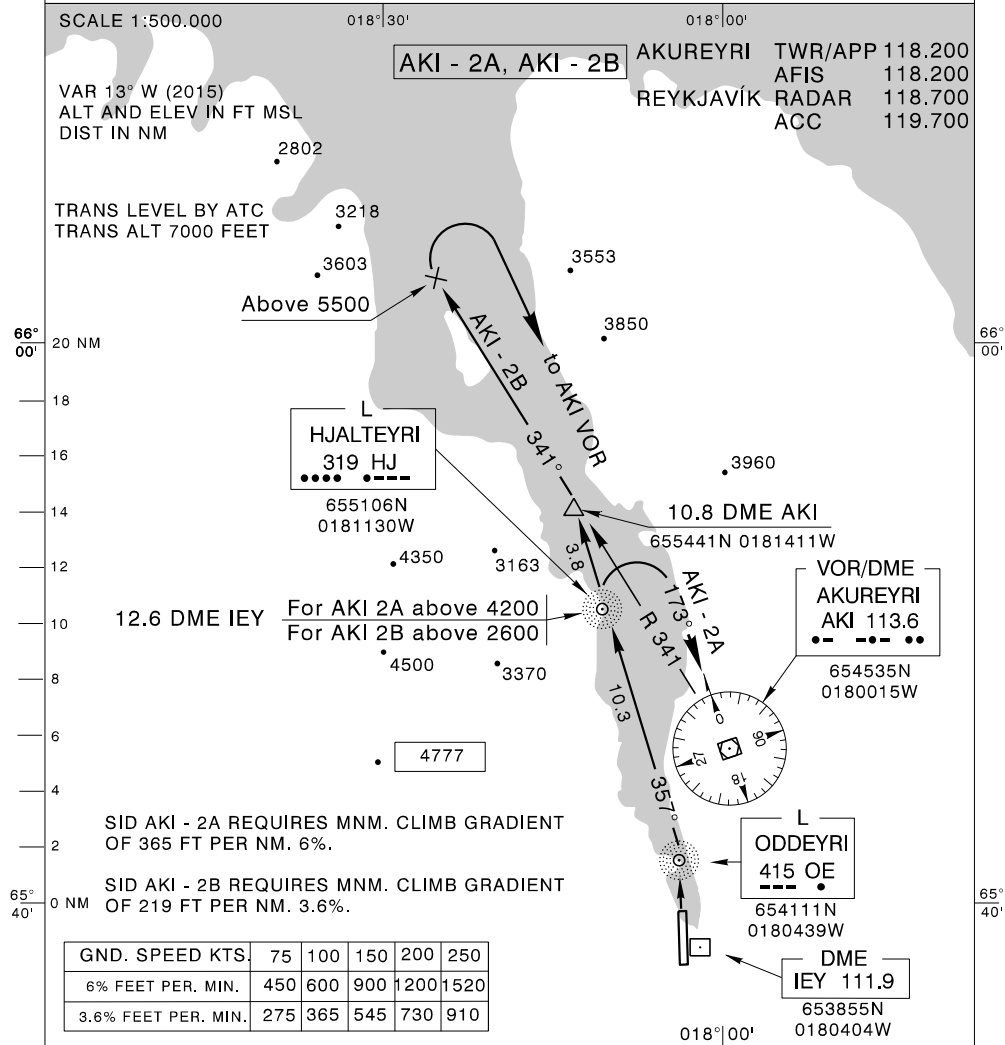

Akureyri SID RWY 01 - AKI - 2A, AKI - 2B

AIP Iceland **AKUREYRI SID** RWY 01 BIAR 28 APR 2016
FLUGMÁLAHANDBÓK

STRICT ADHERENCE WITHIN THE LIMITS OF PERFORMANCE CRITERIA IS MANDATORY. THE ROUTES MAY ADDITIONALLY BE SUPPLEMENTED BY ALTITUDE AND/OR FLIGHT LEVEL RESTRICTION. IF UNABLE TO COMPLY WITH SID, ADVISE ATC PRIOR TO TAKE OFF.

CHANGES: FREQ	SID	RWY	ROUTING	ALTITUDES
		AKI 2A	01	Climb STRAIGHT AHEAD until 2.3 DME IEY (OE Locator) turn LEFT 357° TRACK to HJ Locator. Passing HJ Locator turn RIGHT 173° TRACK to AKI VOR climbing to cleared ALT / FL.
	AKI 2B	01	Climb STRAIGHT AHEAD until 2.3 DME IEY (OE Locator) turn LEFT 357° TRACK to HJ Locator. Continue 357° TRACK from HJ Locator to intercept AKI radial 341° outbound, Passing 5500 turn RIGHT to AKI VOR, climbing to cleared ALT /FL.	Cross HJ Locator above 2600.