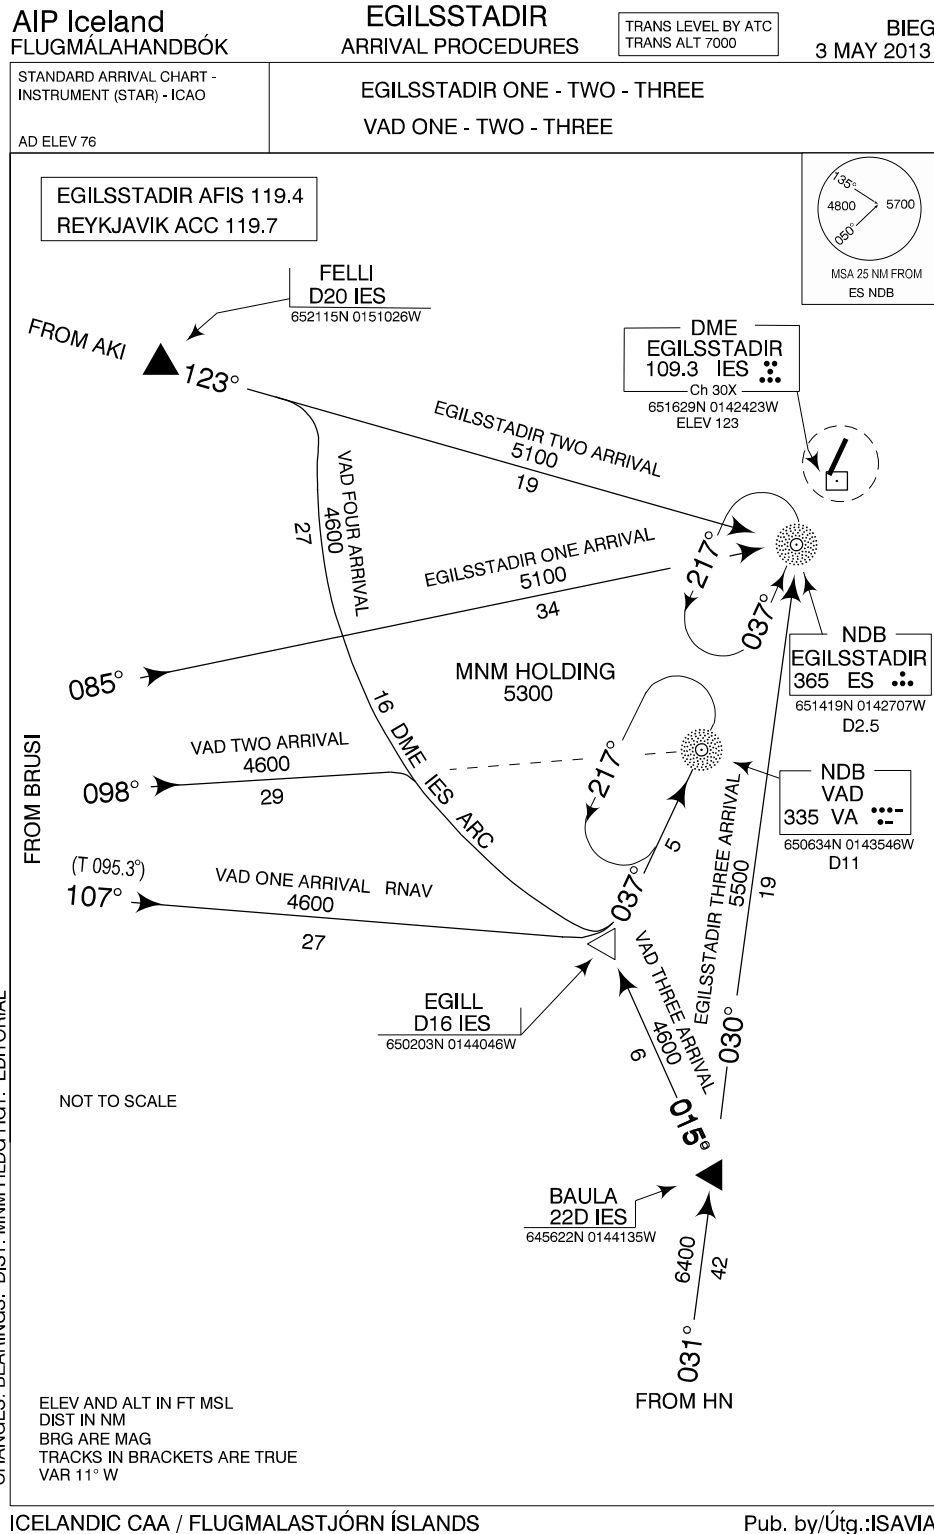

EGILSSTADIR Standard Arrival Chart - Instrument (STAR) - ICAO

THIS PAGE INTENTIONALLY LEFT BLANK