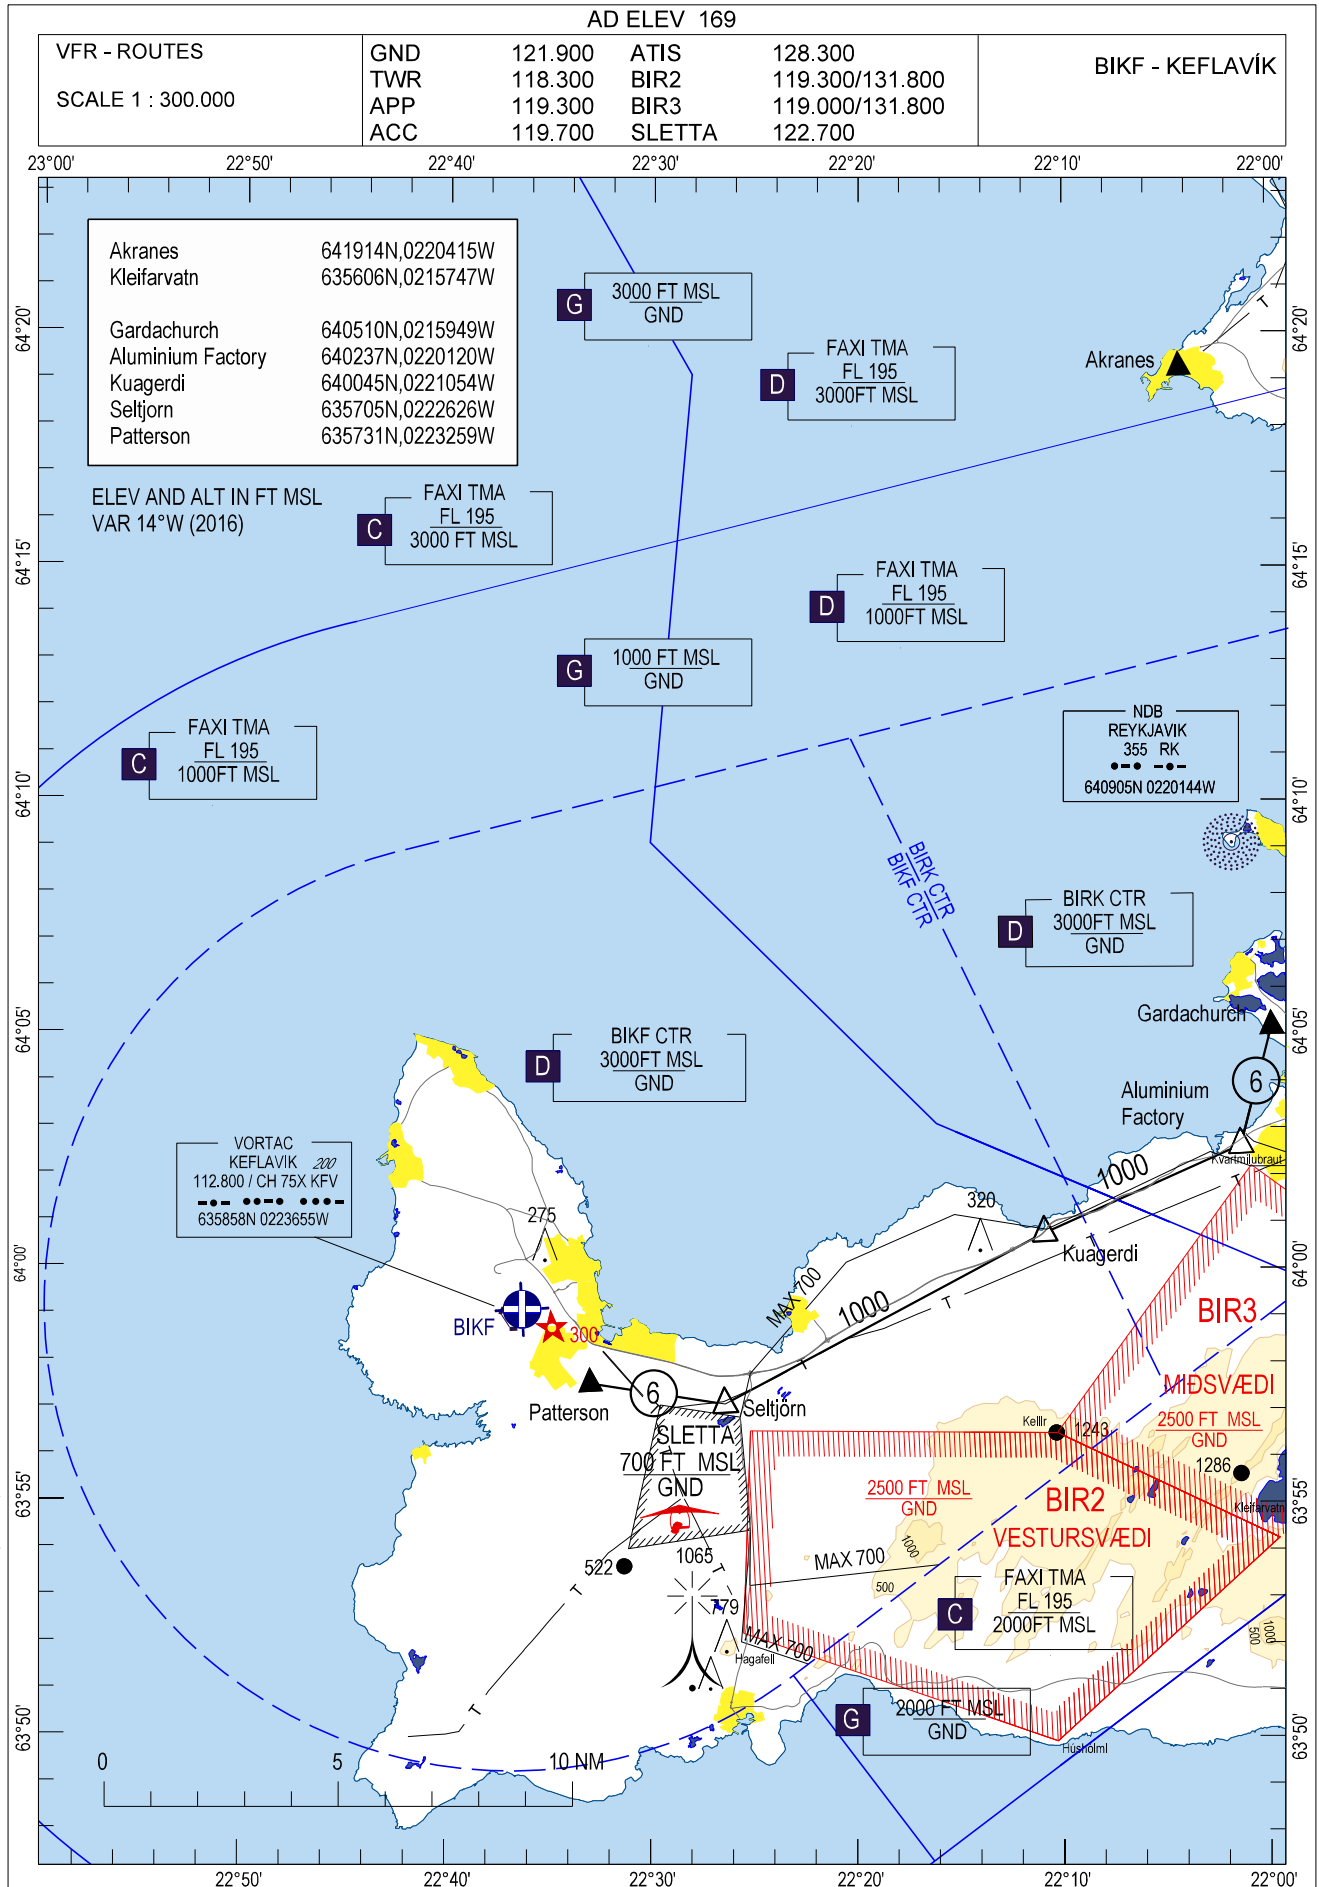

Keflavik VFR - ROUTES - ICAO

THIS PAGE INTENTIONALLY LEFT BLANK